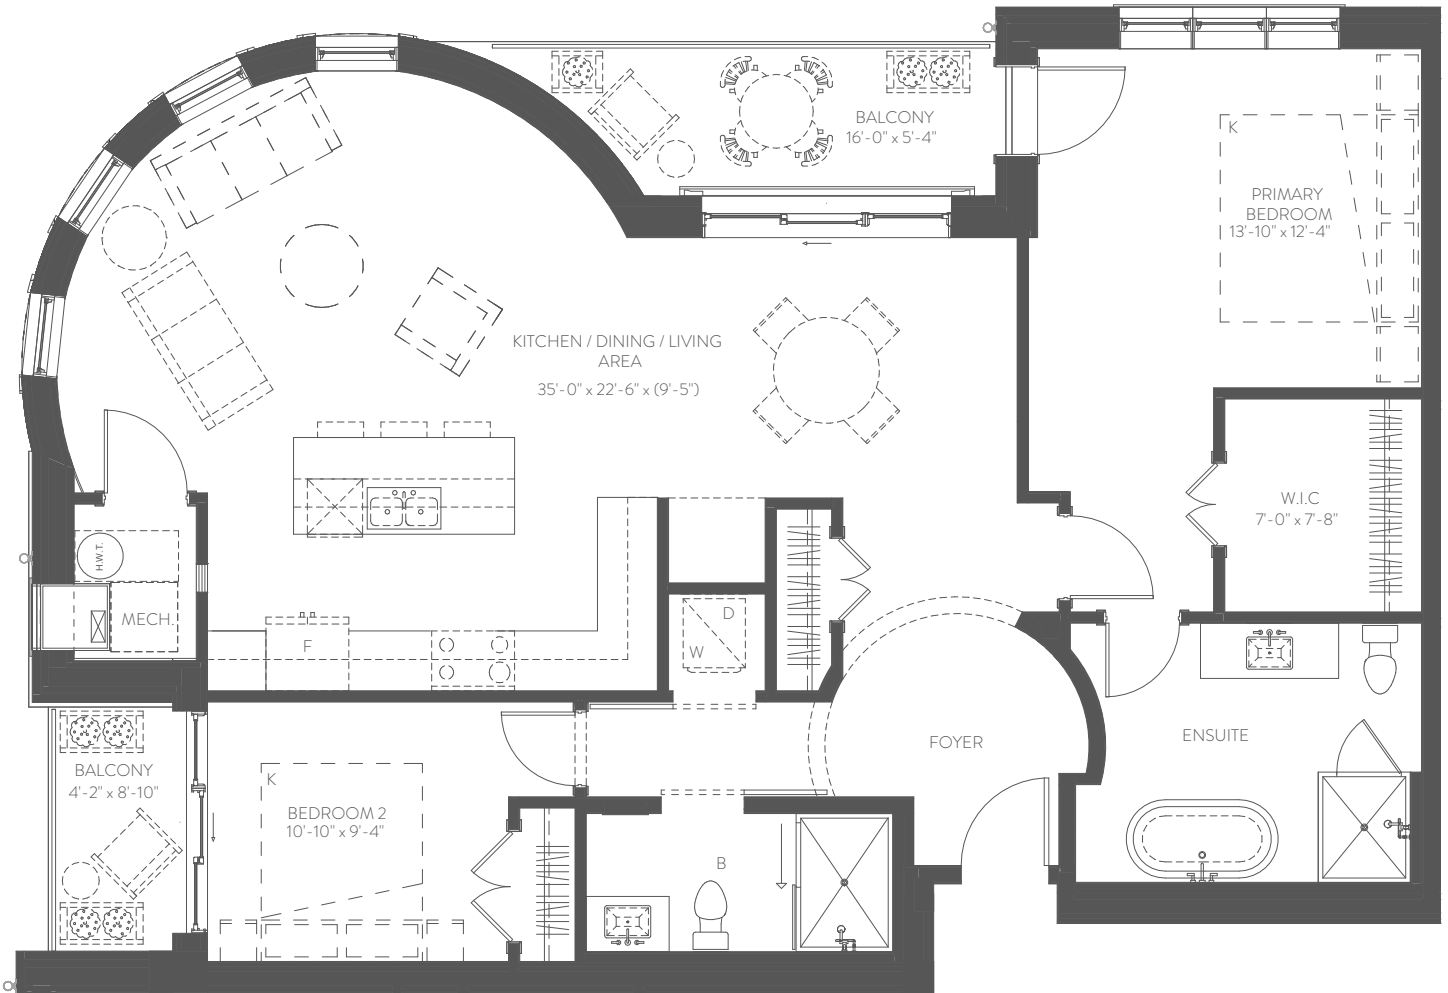

COVETEUR

LOUBOUTIN A

SUITE 104, 204

SUITE AREA: 1,528 sq.ft.
BALCONY AREA: 93 + 48 sq.ft.
TOTAL AREA: 1,669 sq.ft.

COVETEUR.CA

INFO@NILINC.CA

V1 04.05.24